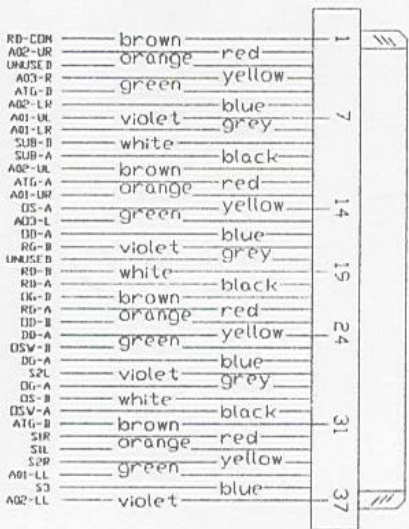

NOTE: RD-COM IS A COMMON BUSS TO RD-C, DD-C, AND RD-D

SCIENCE ARRAY

Steward Obs CCD Lab

DO NOT SCALE!

REVISIONS				
LTR	SYM	DESCRIPTION	DATE	APPR.

VIEW FACING RECEPTACLE OF CCD DETECTOR PACKAGE

MATING DEWAR PLUG WITH COLOR CODED TEFLON HOOK-UP WIRES

DRAWN BY: DAVID B. DUELLETTE

CHECKED BY: _____

DATE: 11/95

DETAILED: _____

DRAWING NUMBER: CCD209

REV: _____

SHEET: 1 OF 1

CUSTOMER REF: _____ CAD FILE: _____