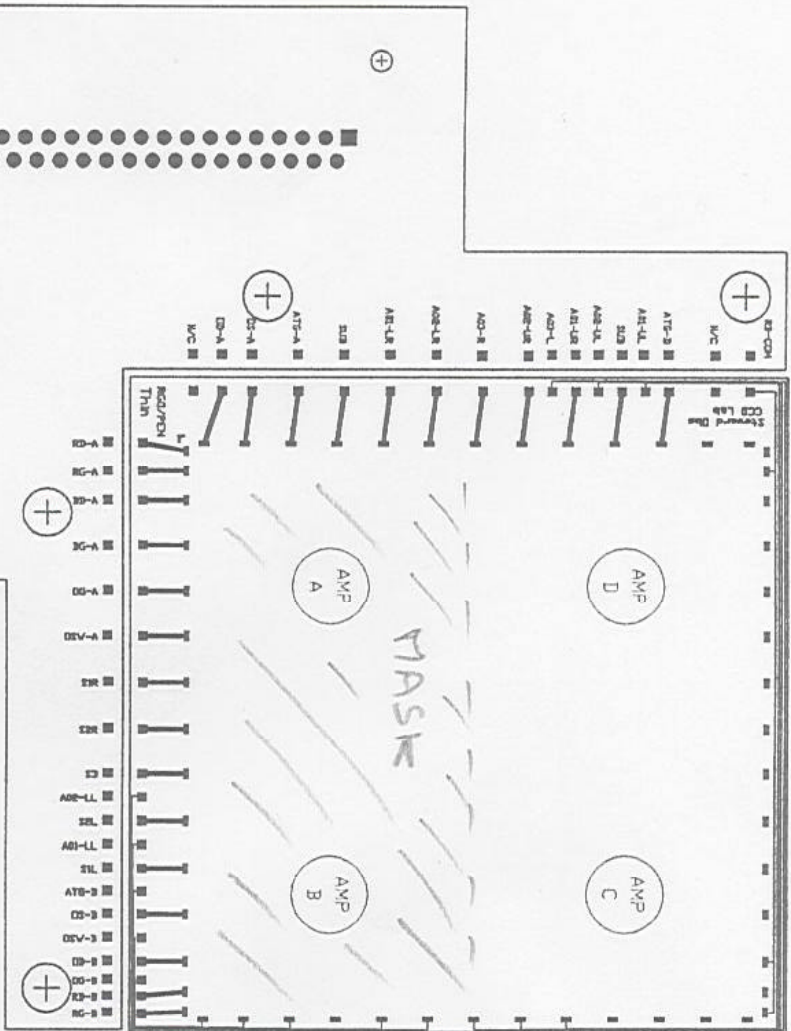

NOTE: RD-COM IS A COMMON BUSS TO RD-C, DD-C, AND RD-D

SCIENCE ARRAY

Steward Obs CCD Lab

DO NOT SCALE!

REVISIONS				
LTR	SYM	DESCRIPTION	DATE	APPR.

VIEW FACING RECEPTACLE OF CCD DETECTOR PACKAGE

MATING DEWAR PLUG WITH COLOR CODED TEFLON HOOK-UP WIRES

UNLESS OTHERWISE SPECIFIED

UNITS ARE IN _____ INCHES _____ METRIC

TOLERANCE X.XX ± 0.010
X.XXX ± 0.003

MATERIAL: _____

APPROVED BY: _____

TITLE: RGD PENNYPACKER THIN

STEWARD OBSERVATORY CCD LAB
UNIVERSITY OF ARIZONA
TUCSON, AZ 85721 (520)521-5228

DRAWN BY: DAVID B. DUELLETTE

CHECKED BY: _____

DATE: 11/95

DETAILED: _____

DRAWING NUMBER: CCD209

REV: _____

SHEET: 1 OF 1

CUSTOMER REF: _____ CAD FILE: _____