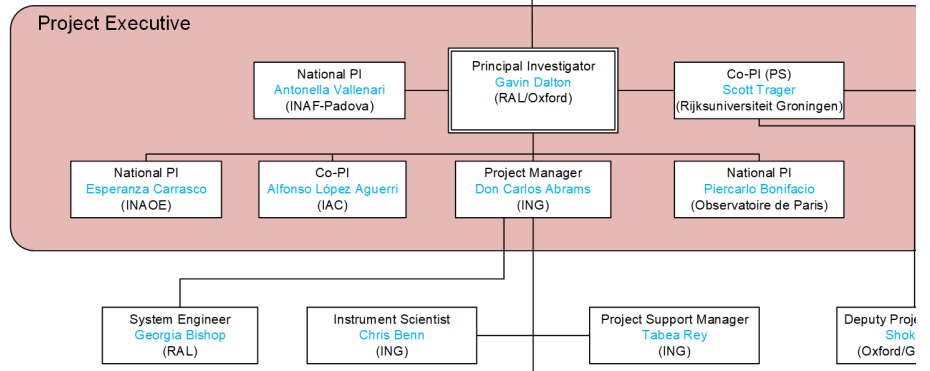

Team Structure

- Home
- Project Sites
 - BSCW
- Confluence
 - JIRA
- Science Wiki

- General
- The Project
- Overview
- Science
- Instrument
- Timeline
- Code of Conduct

- News
- Team
- Consortium
 - Other
 - Other MOS
- Conferences and workshops
 - Meetings
 - Posters
 - Logo
 - Publications

WEAVE

Team Structure

Drawn by	Don Carlos Abrams			Project	WEAVE
Date	16/08/2021	Doc No	WEAVE-MAN-009.1	Title	Project Management Team Structure
Version	5.1	Size	A4	Location	http://www.ing.iac.es/bscw/bscw.cgi/239635