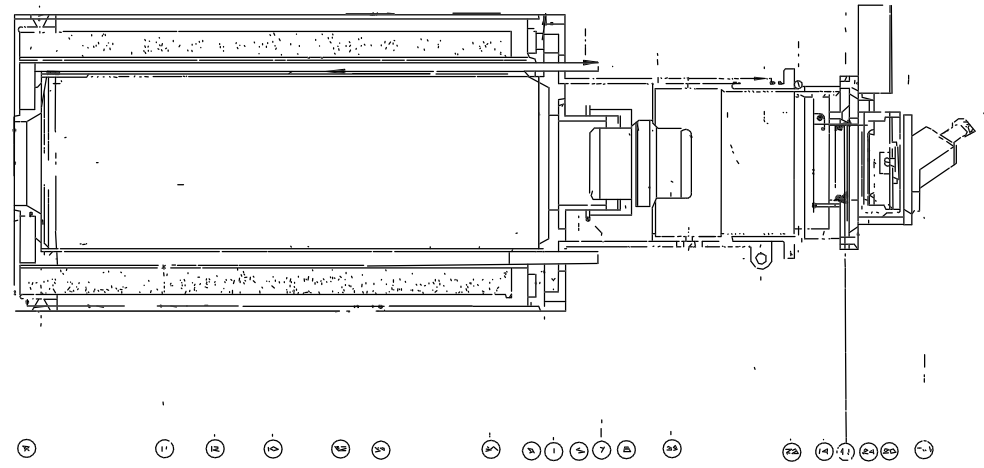

Rev N,
V.4155

THIRD ANGLE PROJECTION				ROYAL GREENWICH OBSERVATORY	
Millimetres unless otherwise stated				Hurstpierpoint, Chislehurst, Middlesex.	
Decimals Fractions				SUSSEX	
Scale 1:1 Drawn in Ink				Drawing No. V.4155	
Issue	Mod No	Date	Drawn	1969