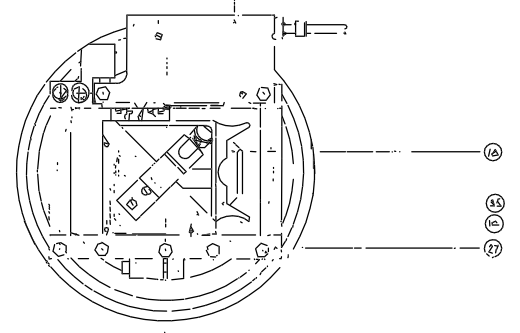

Rev N,
V.4155

THIRD ANGLE PROJECTION				ROYAL GREENWICH OBSERVATORY	
Millimetres unless otherwise stated				Hurstpierpoint, Chislehurst, Middlesex.	
Decimals Fractions				SUSSEX	
Scale 1:1 Drawn in Ink				Drawing No. V.4155	
Issue	Mod No	Date	Drawn	1969