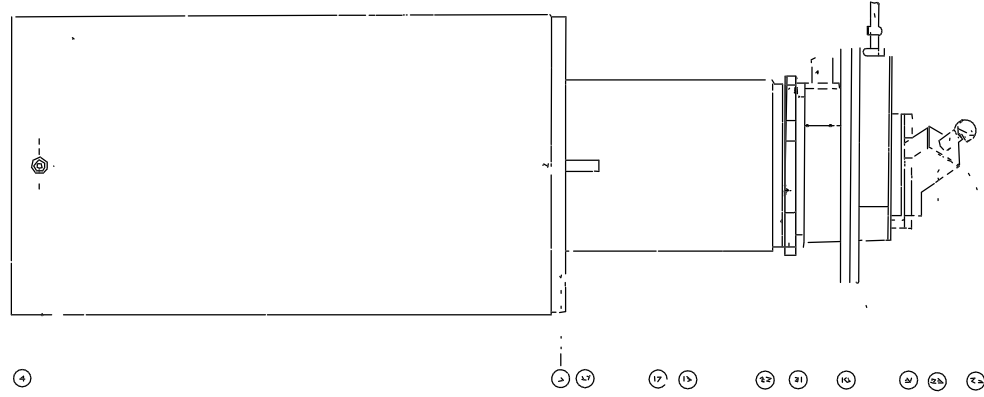

Rev N,
V.4155

THIRD ANGLE PROJECTION				ROYAL GREENWICH OBSERVATORY	
Millimetres unless otherwise stated				Hurstpierpoint, Chislehurst, Middlesex.	
Decimals Fractions				SUSSEX	
Scale 1:1 Drawn in Ink				Drawing No. V.4155	
Issue	Mod No	Date	Drawn	1969