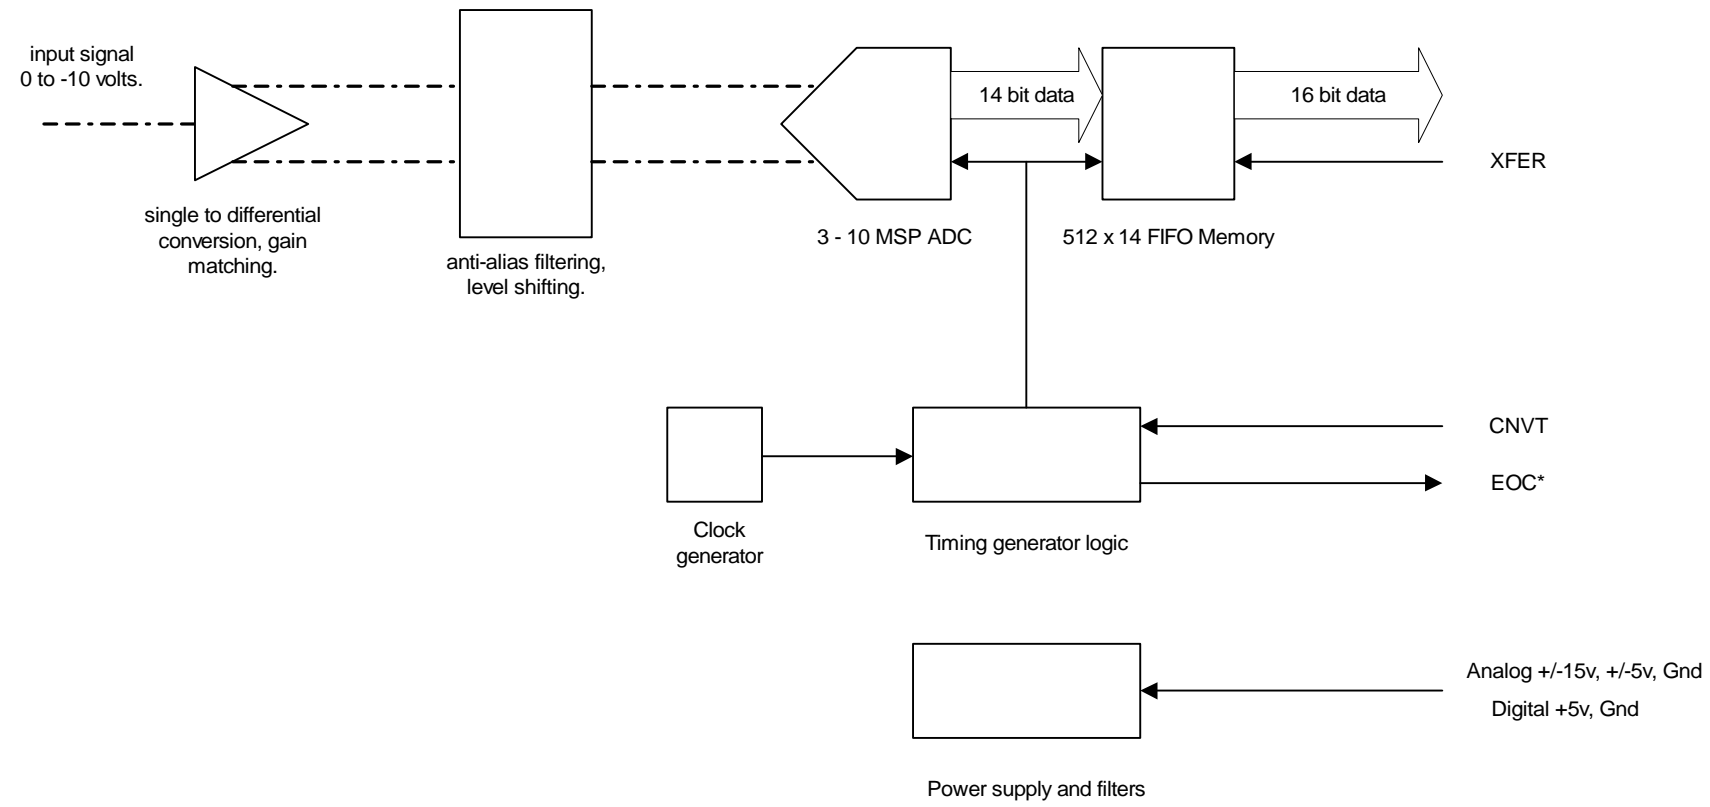

NAOMI NGS WFS Fast ADC Schematic		
DATE	FULL FILENAME	DESCRIPTION
17/12/2001	C:\DOCS\DOC\ING_NAOMI_WFS_FAST_AD	
DRAWN BY PCM	C.VSD	

NAOMI NGS WFS Fast ADC Concept		
DATE	FULL FILENAME	DESCRIPTION
17/12/2001	C:\DOCS\DOC\ ING_NAOMI_WFS_FAST_AD	
DRAWN BY PCM	C.VSD	