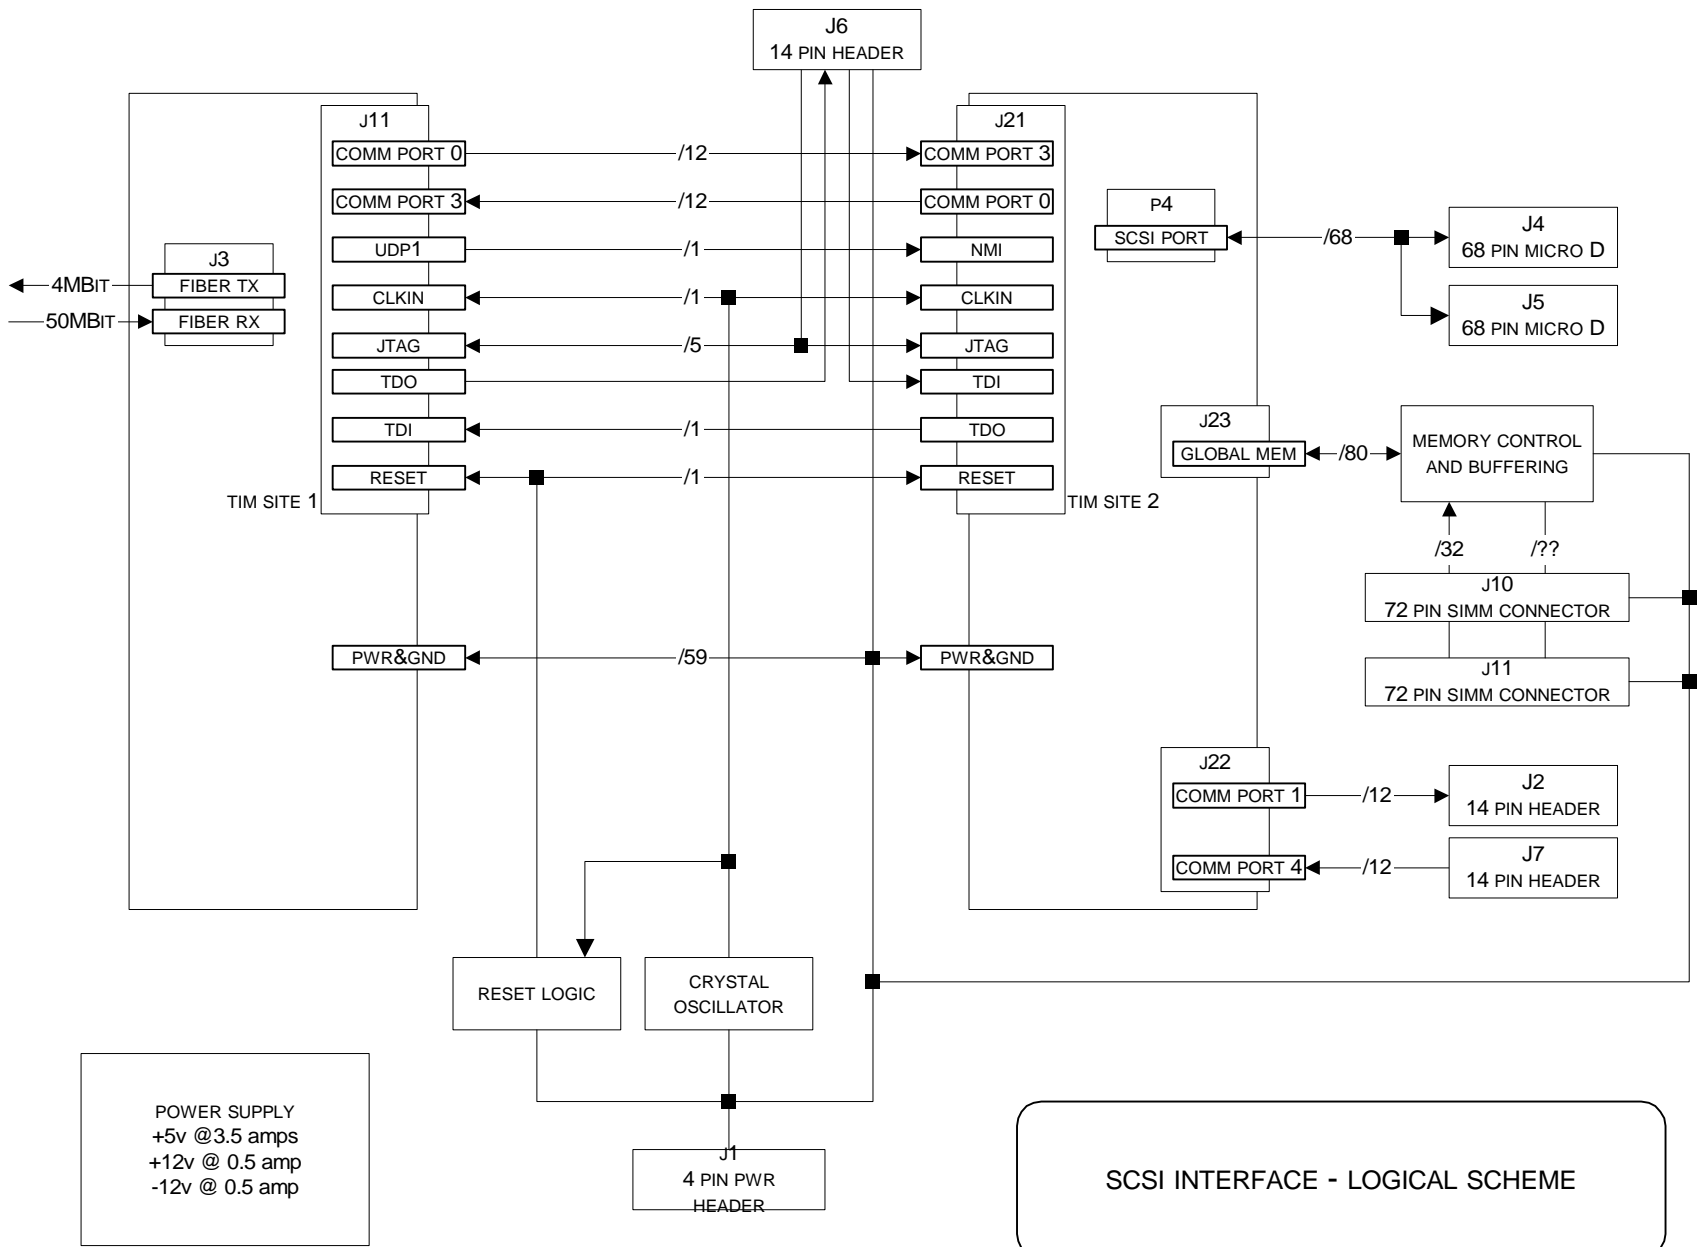

Mother Board Layout
and mounting hole patterns
all dimensions in thou's of an inch

SCSI INTERFACE - LOGICAL SCHEME

Power on
Hard / Soft
Reset

SCSI Setup

Find Memory,
Find Interface
Set Configuration

Test communication
to controller

Idle

Set Error status

Accept SCSI
Command

File operation

Mode operation

control operation