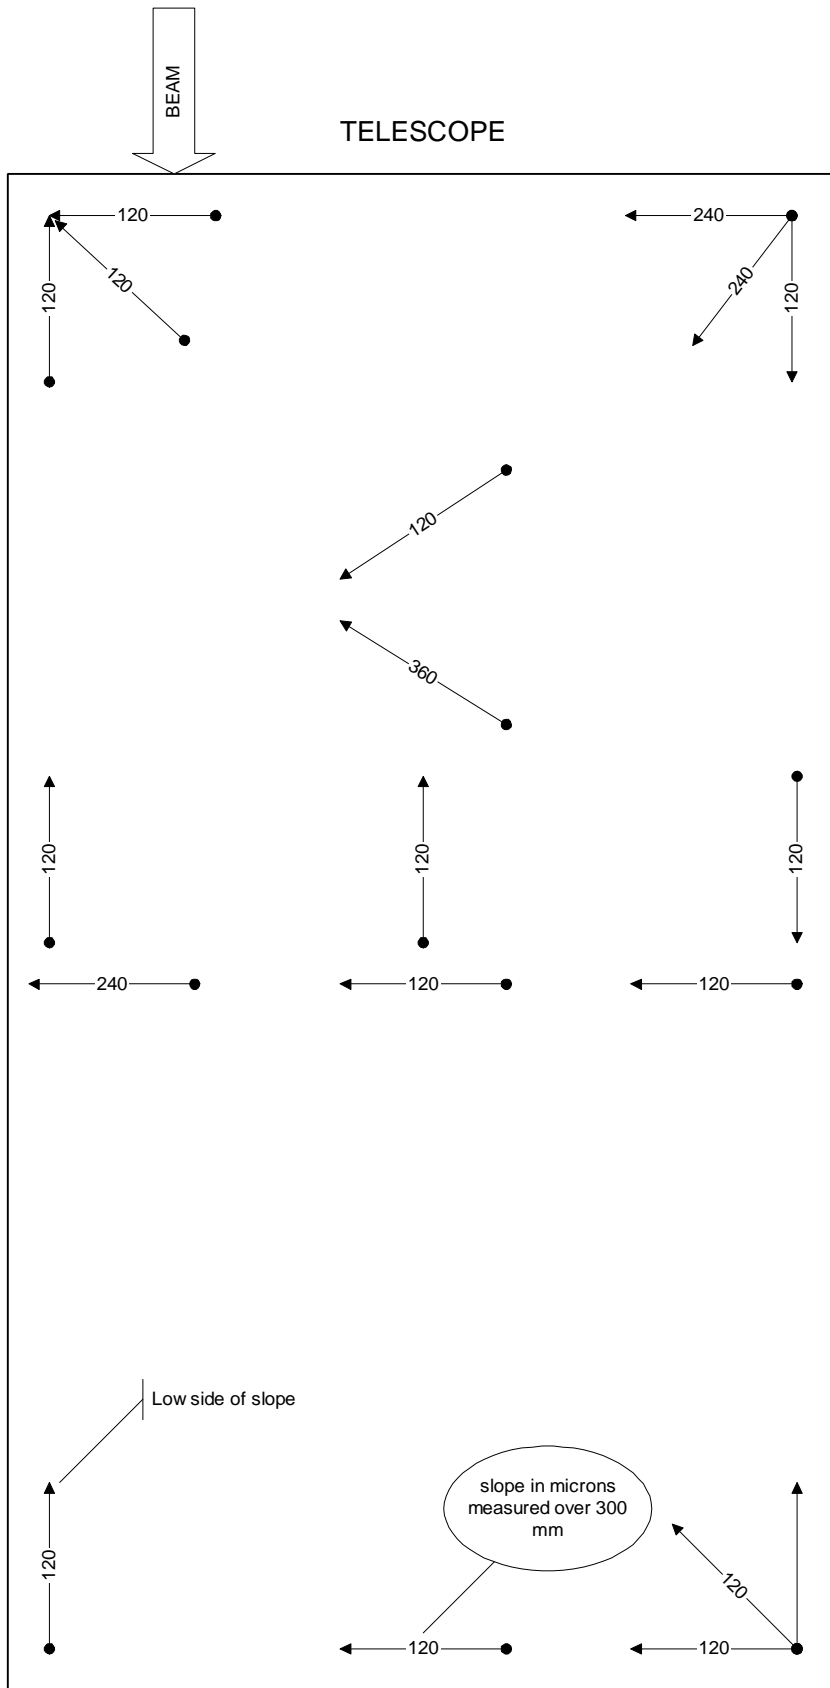

GHRIL OPTICAL TABLE
Base Dimensions 1997

DOME

GHRIL OPTICAL TABLE
Relative Flatness Profile 1997