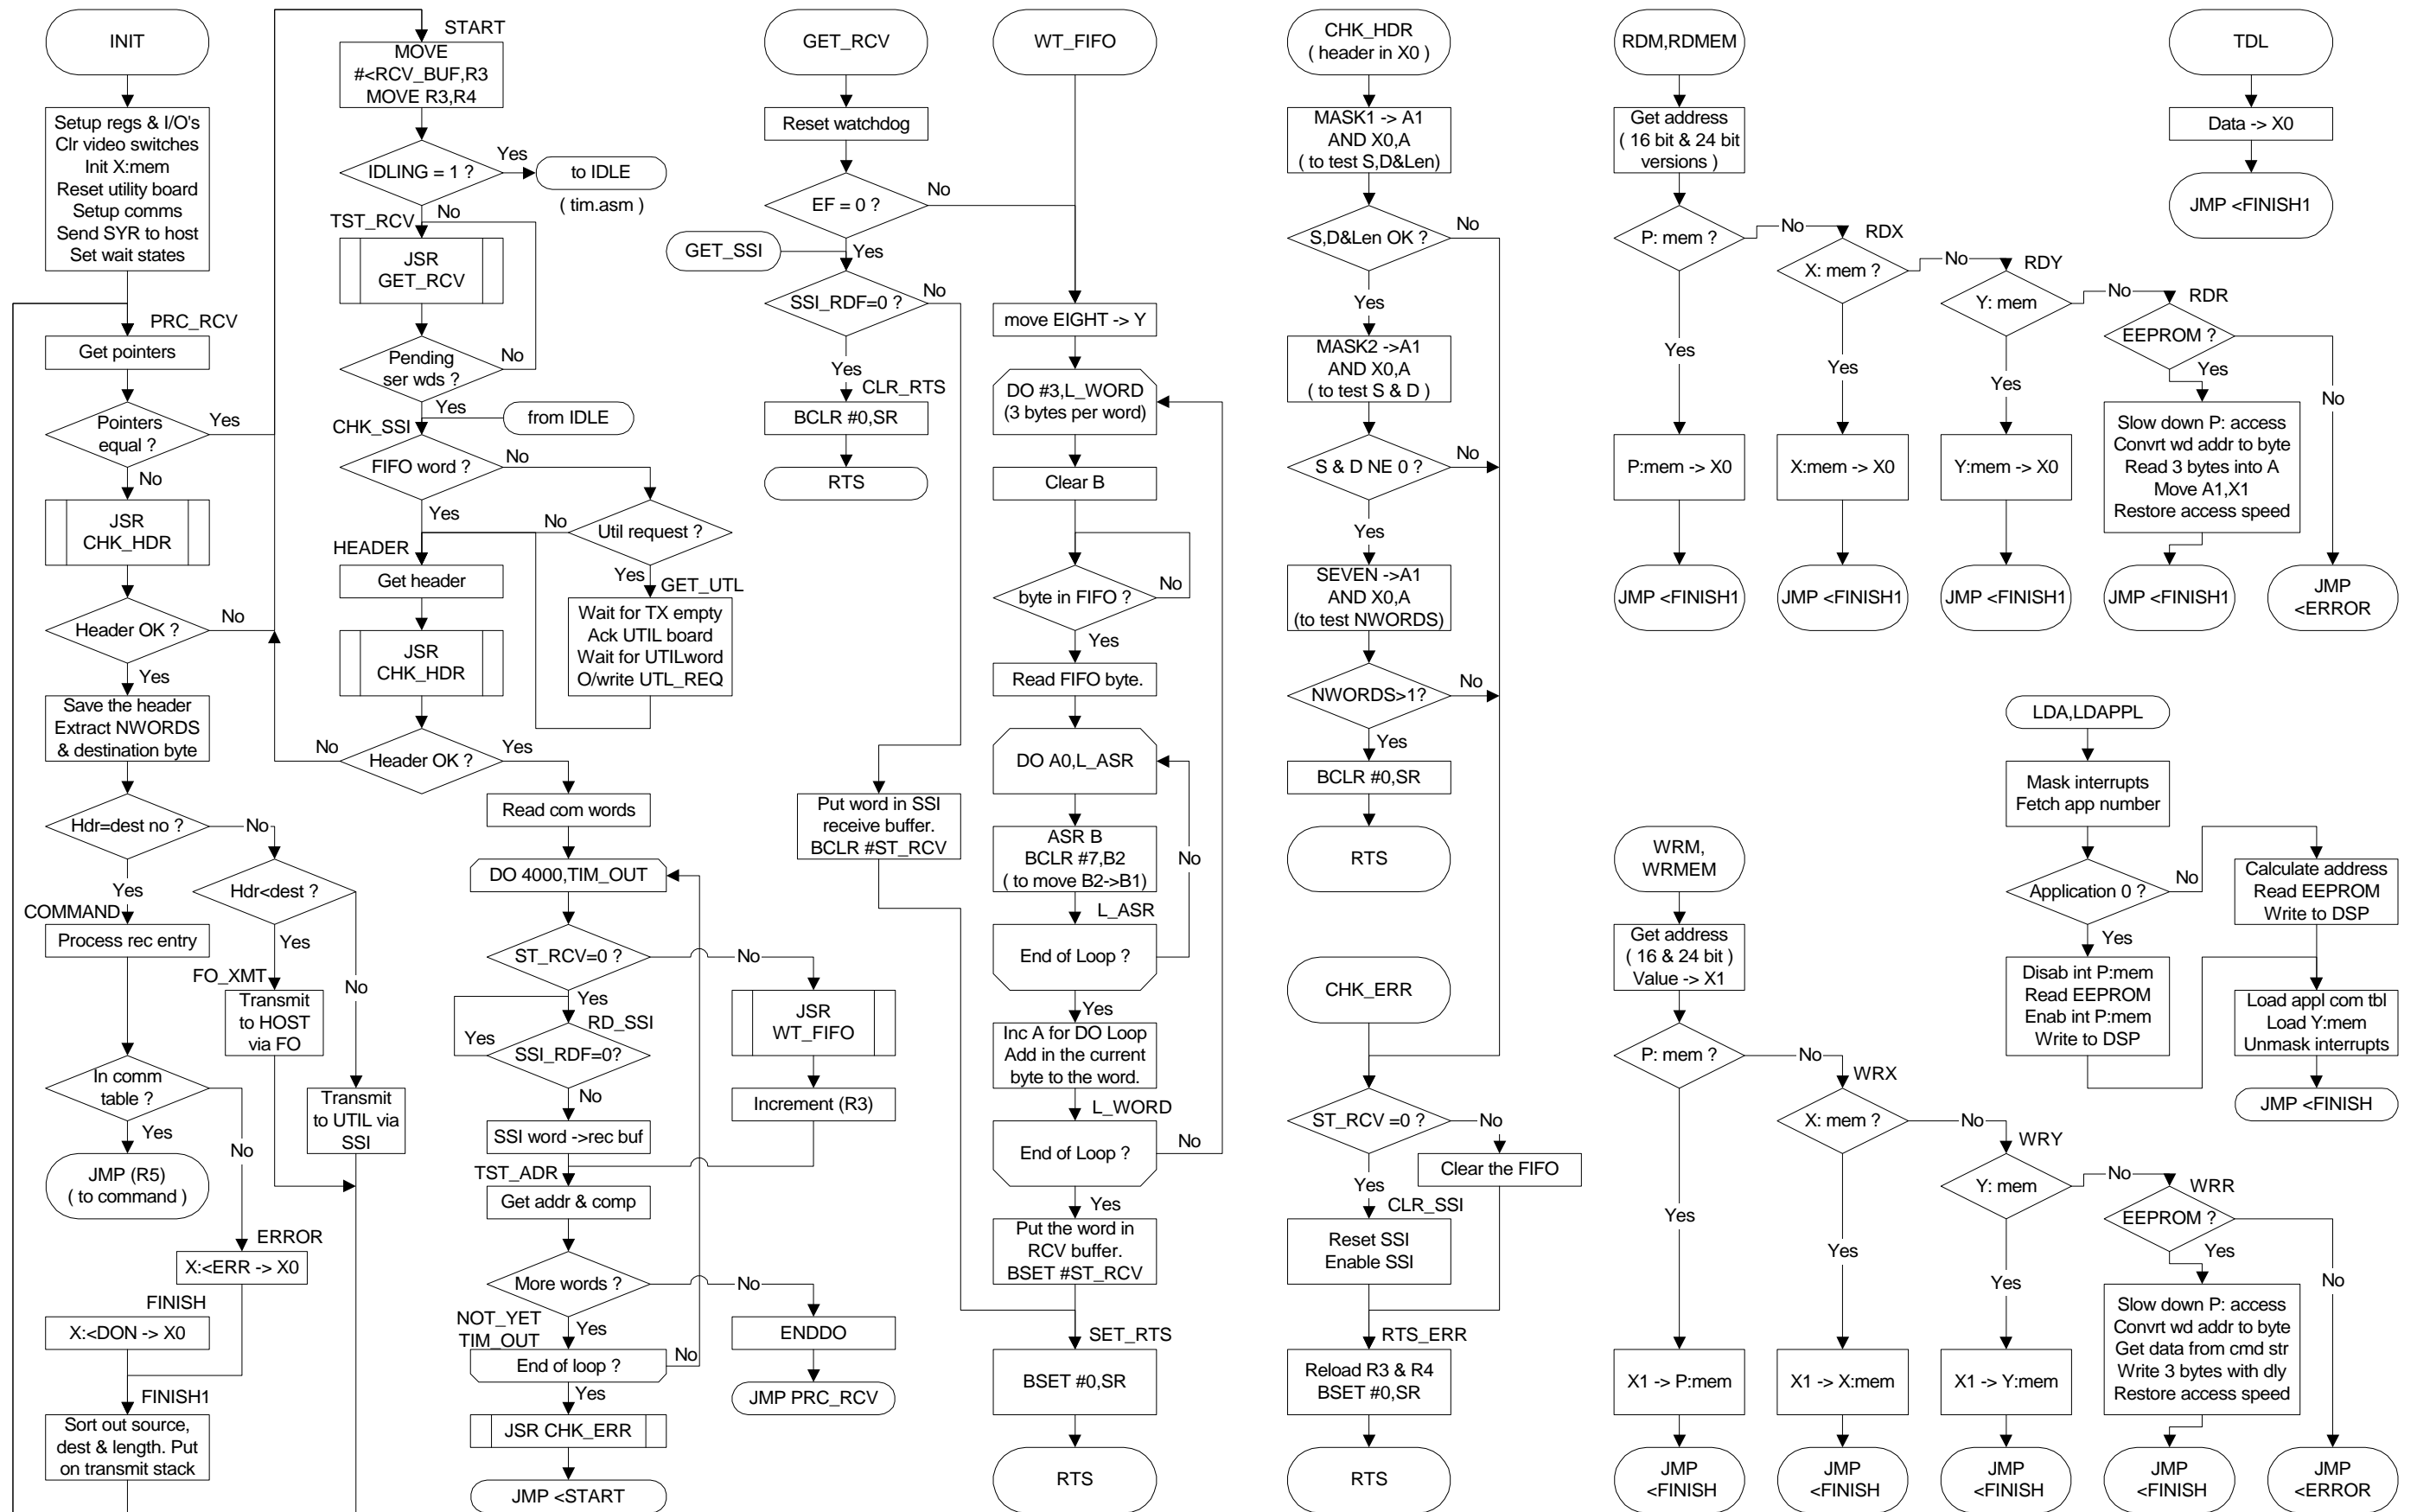

# TIMBOOT.ASM

MAIN LOOP

SUBROUTINES

COMMANDS