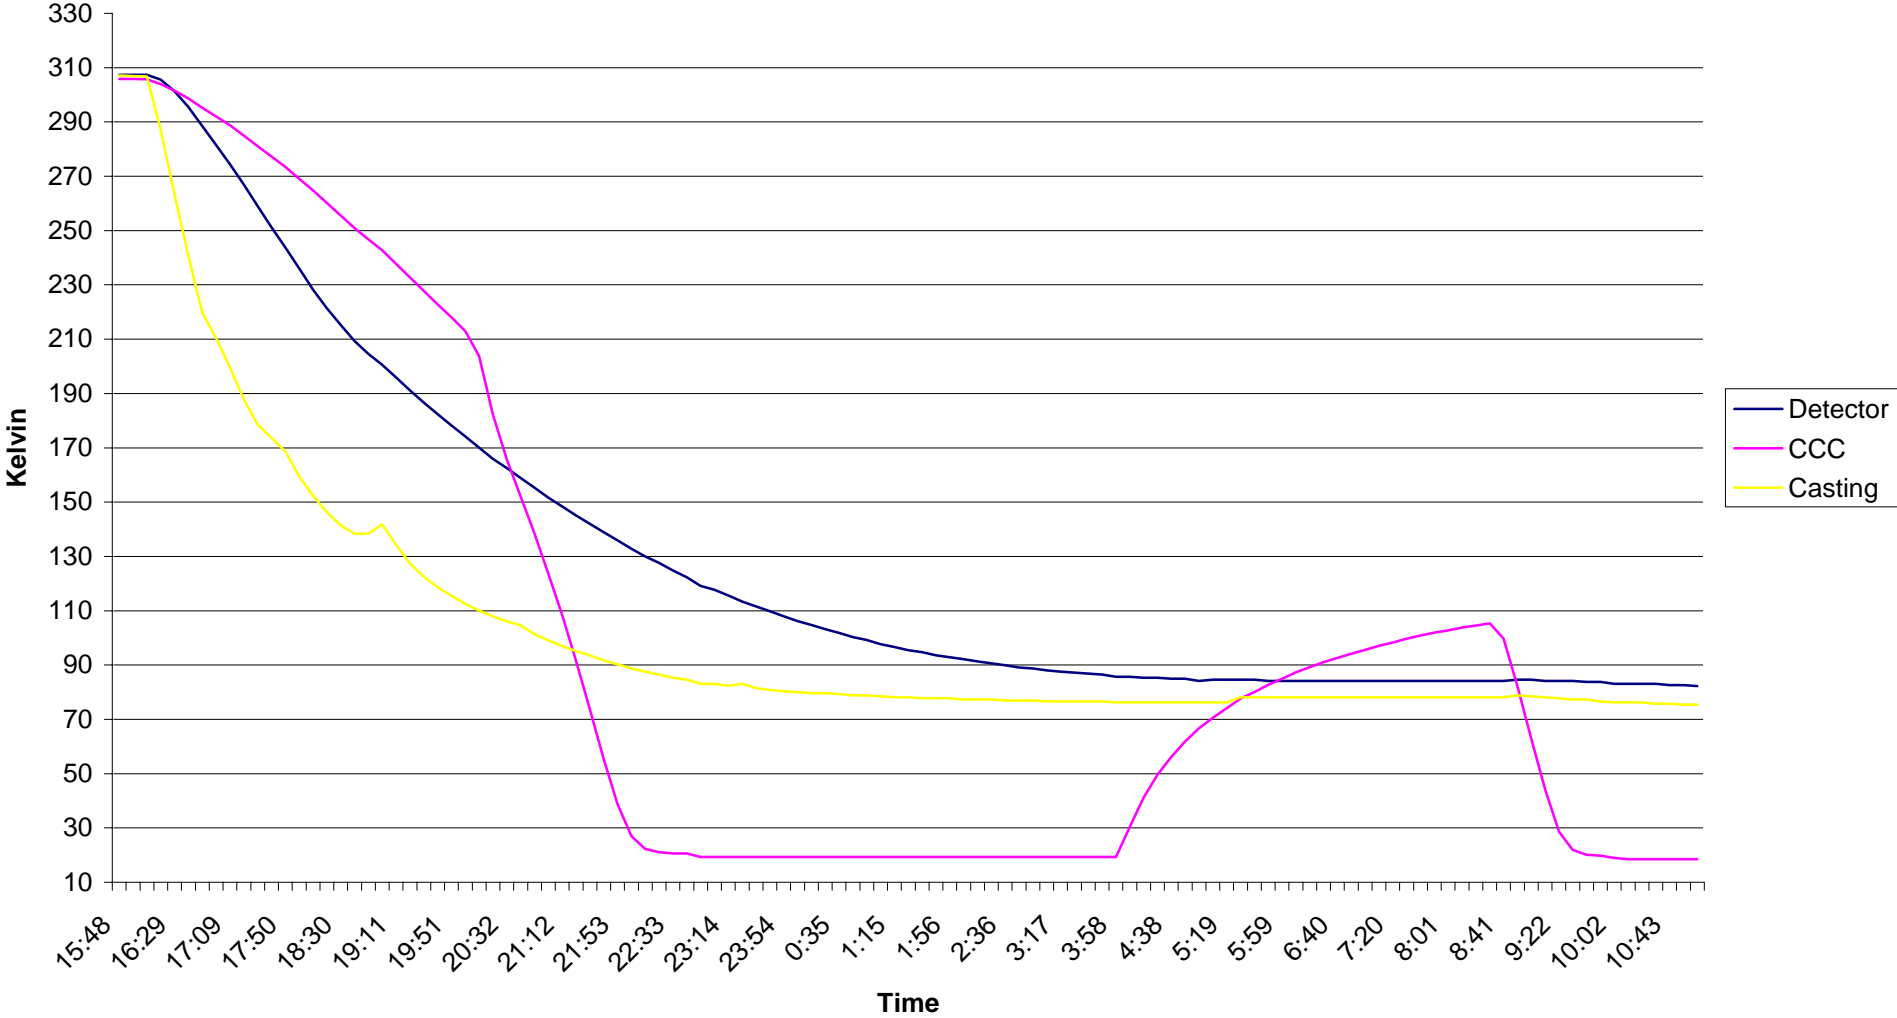

Measured Temperatures

Calculated Temperatures

Detector offset values

Cryostat Pressure

Detector rms noise