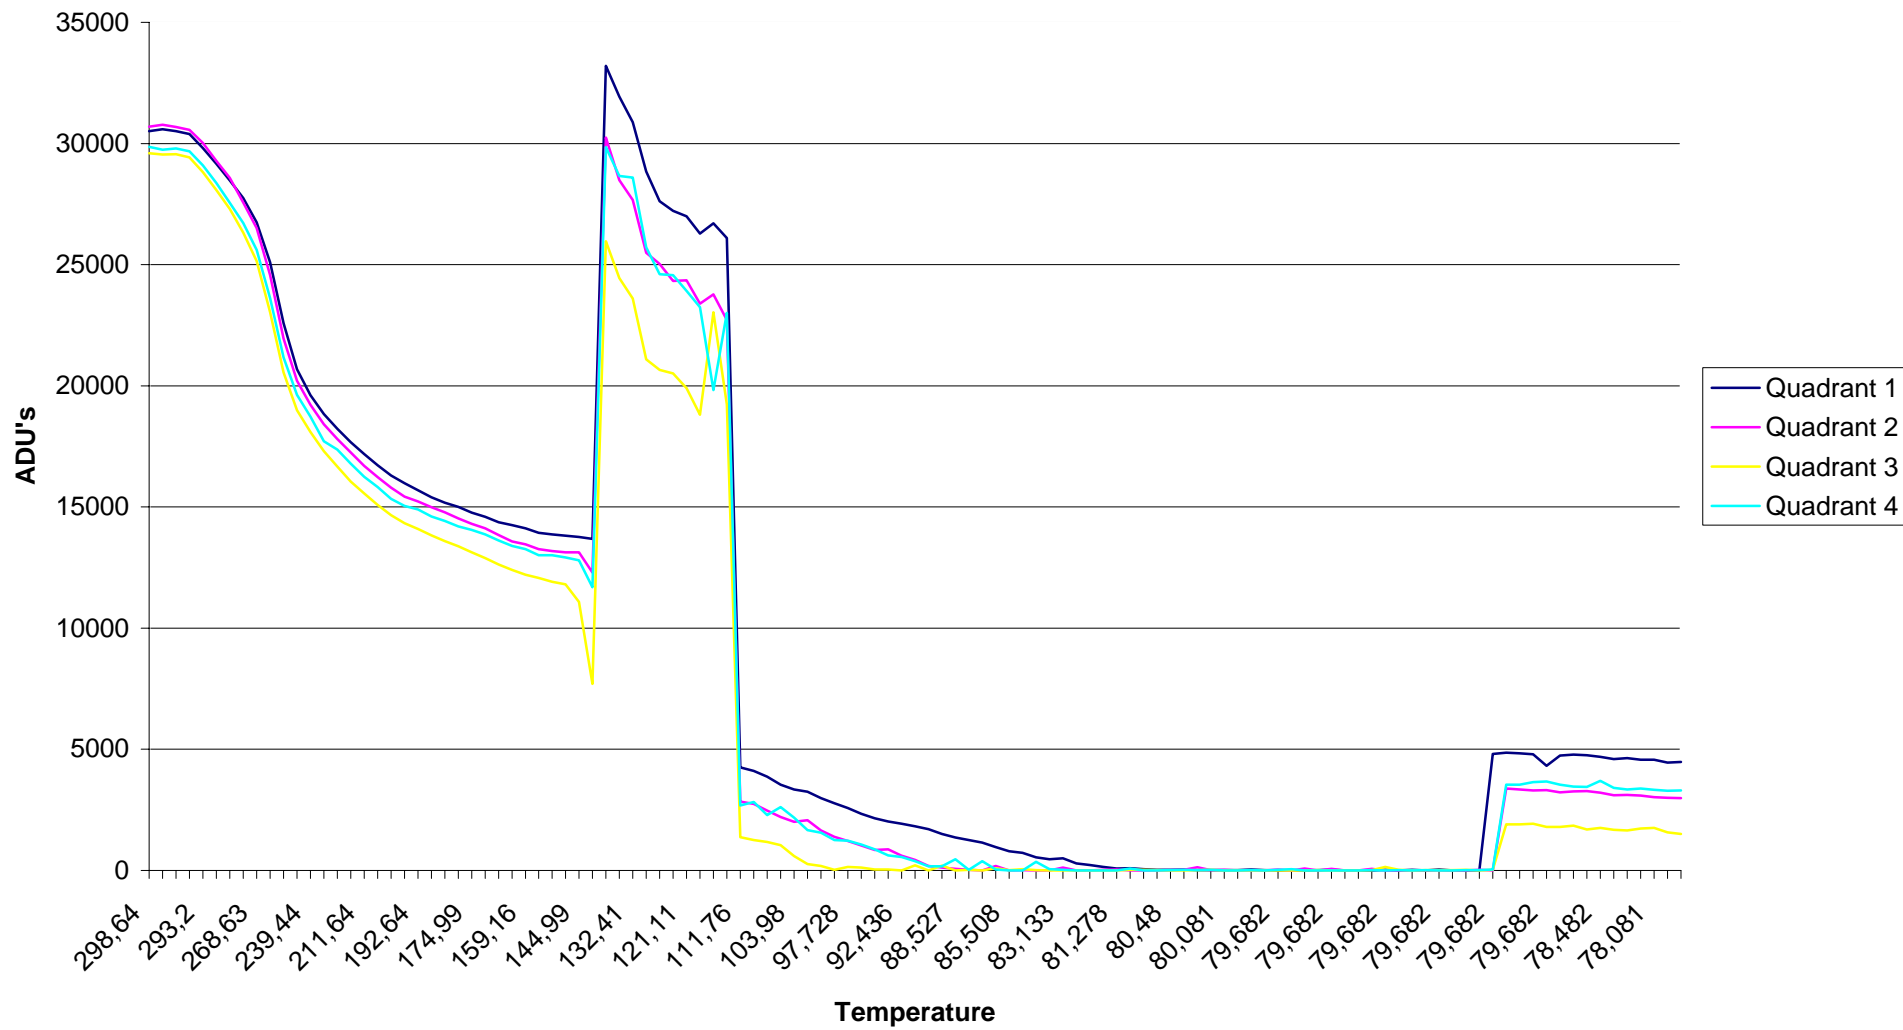

Measured Temperatures

Calculated Temperatures

Detector offset values

Cryostat Pressure

Detector rms noise