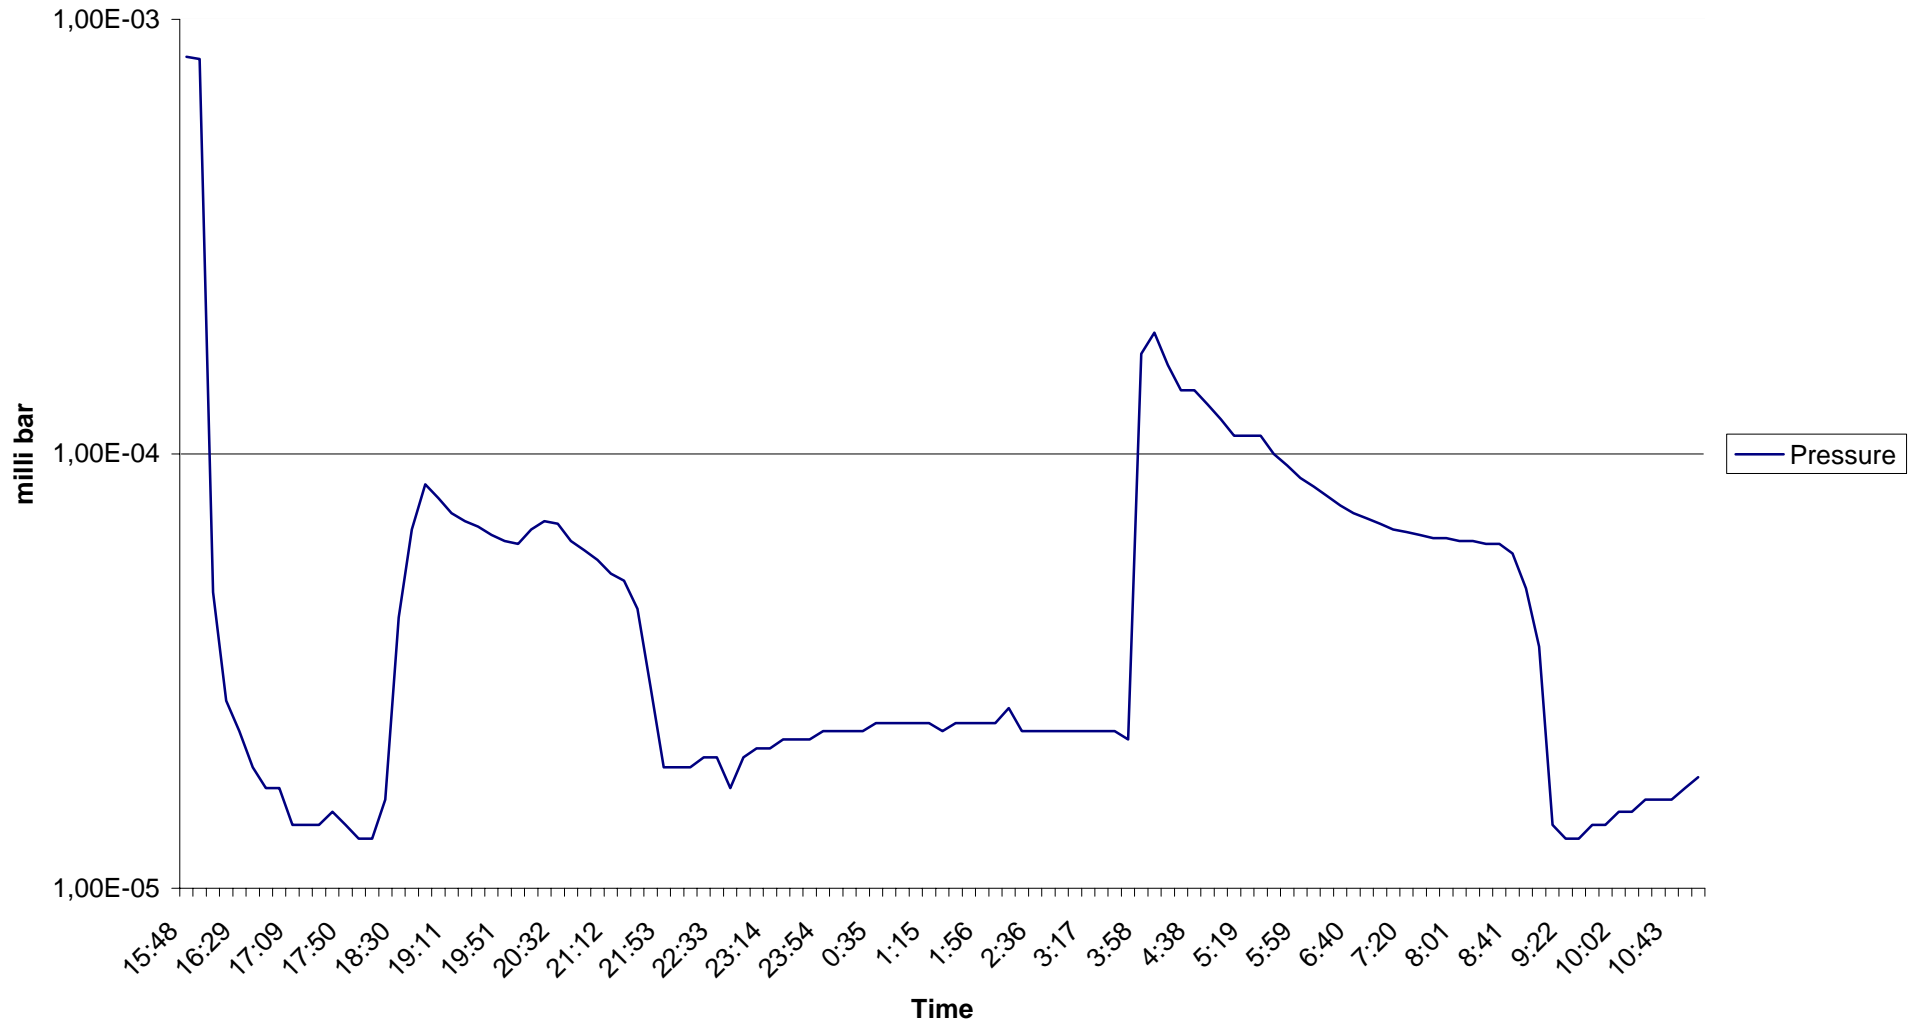

Measured Temperatures

Calculated Temperatures

Detector offset values

Cryostat Pressure

Detector rms noise