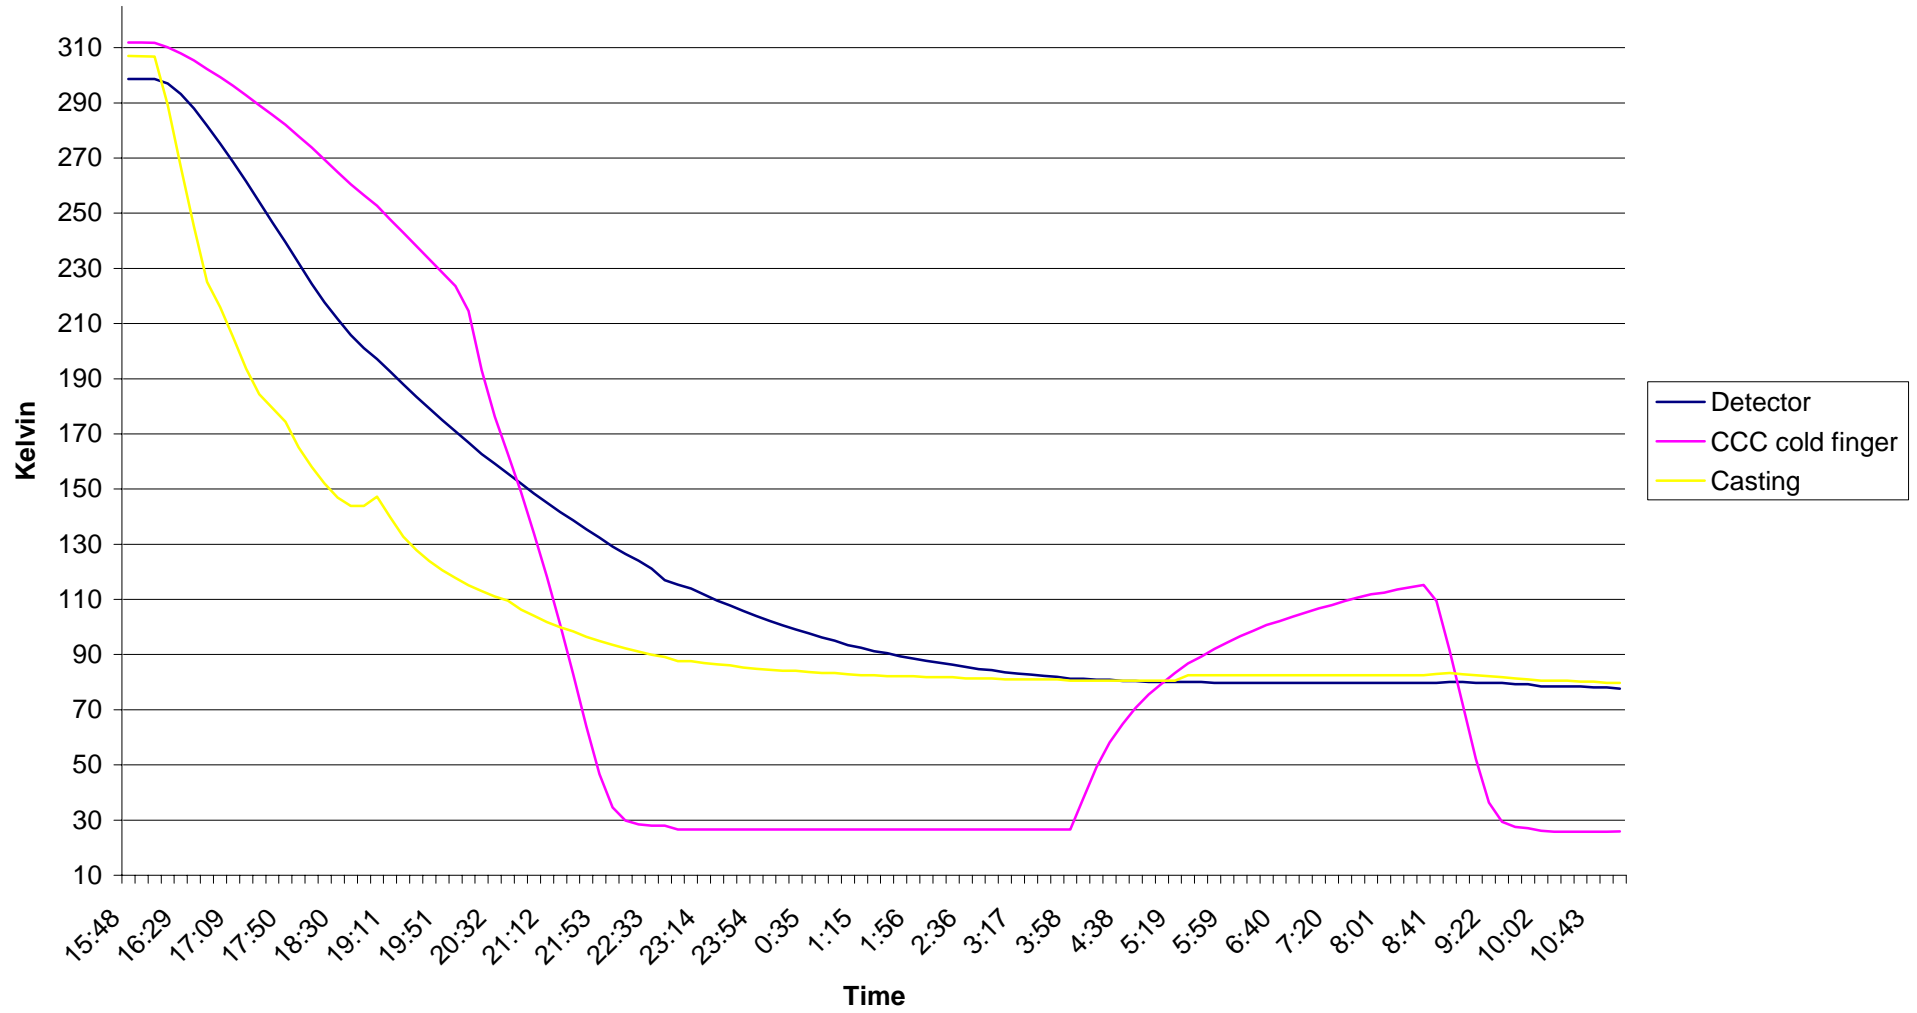

Measured Temperatures

Calculated Temperatures

Detector offset values

Cryostat Pressure

Detector rms noise