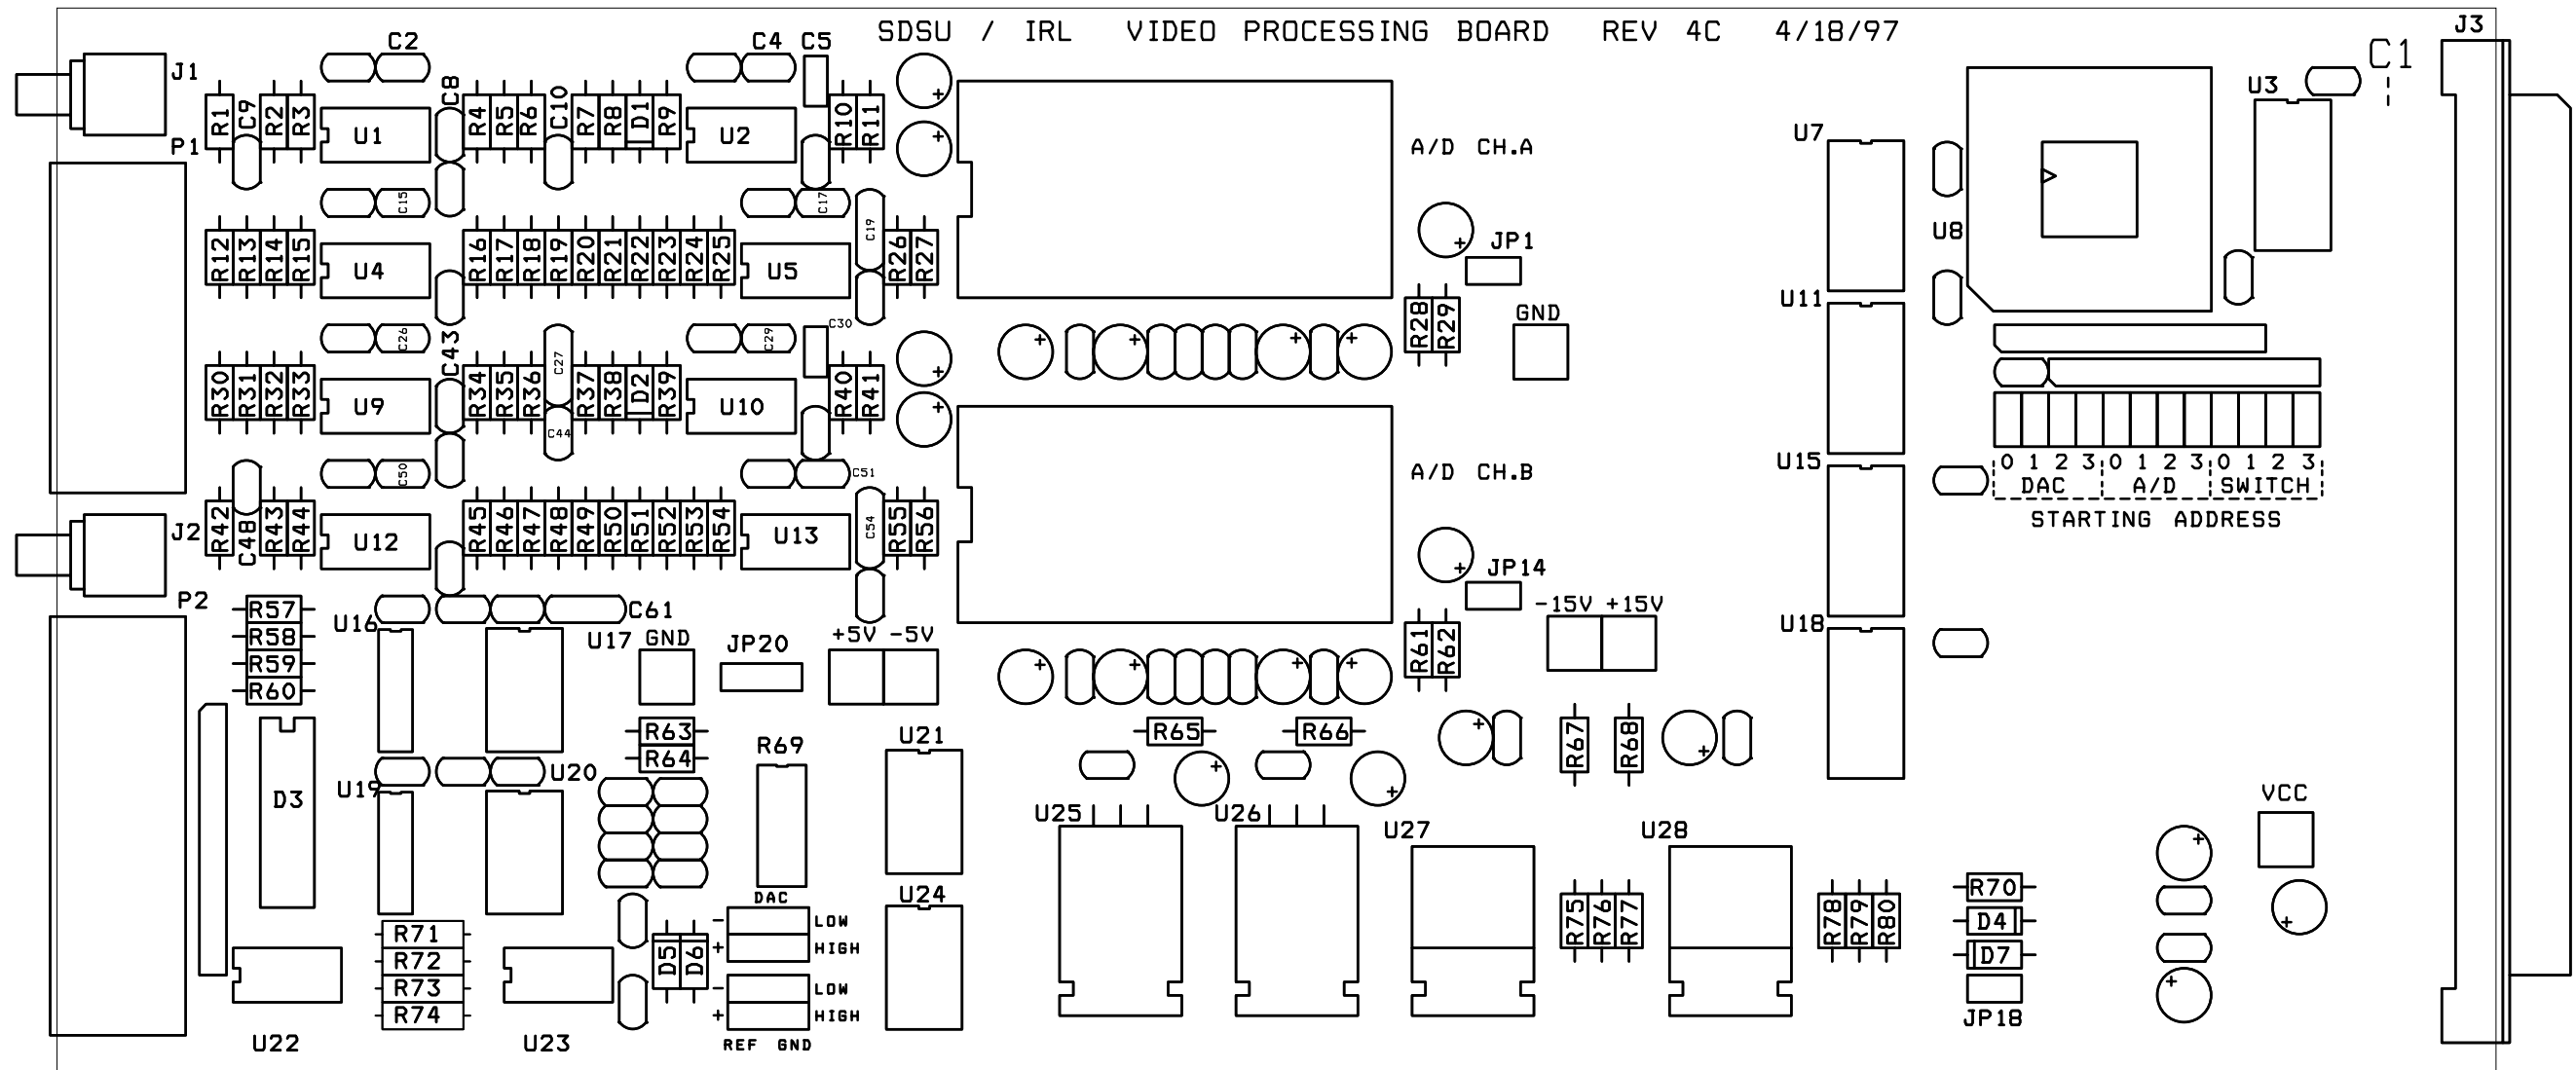

SDSU / IRL VIDEO PROCESSING BOARD REV 4C 4/18/97

0 1 2 3 0 1 2 3 0 1 2 3  
DAC A/D SWITCH  
STARTING ADDRESS