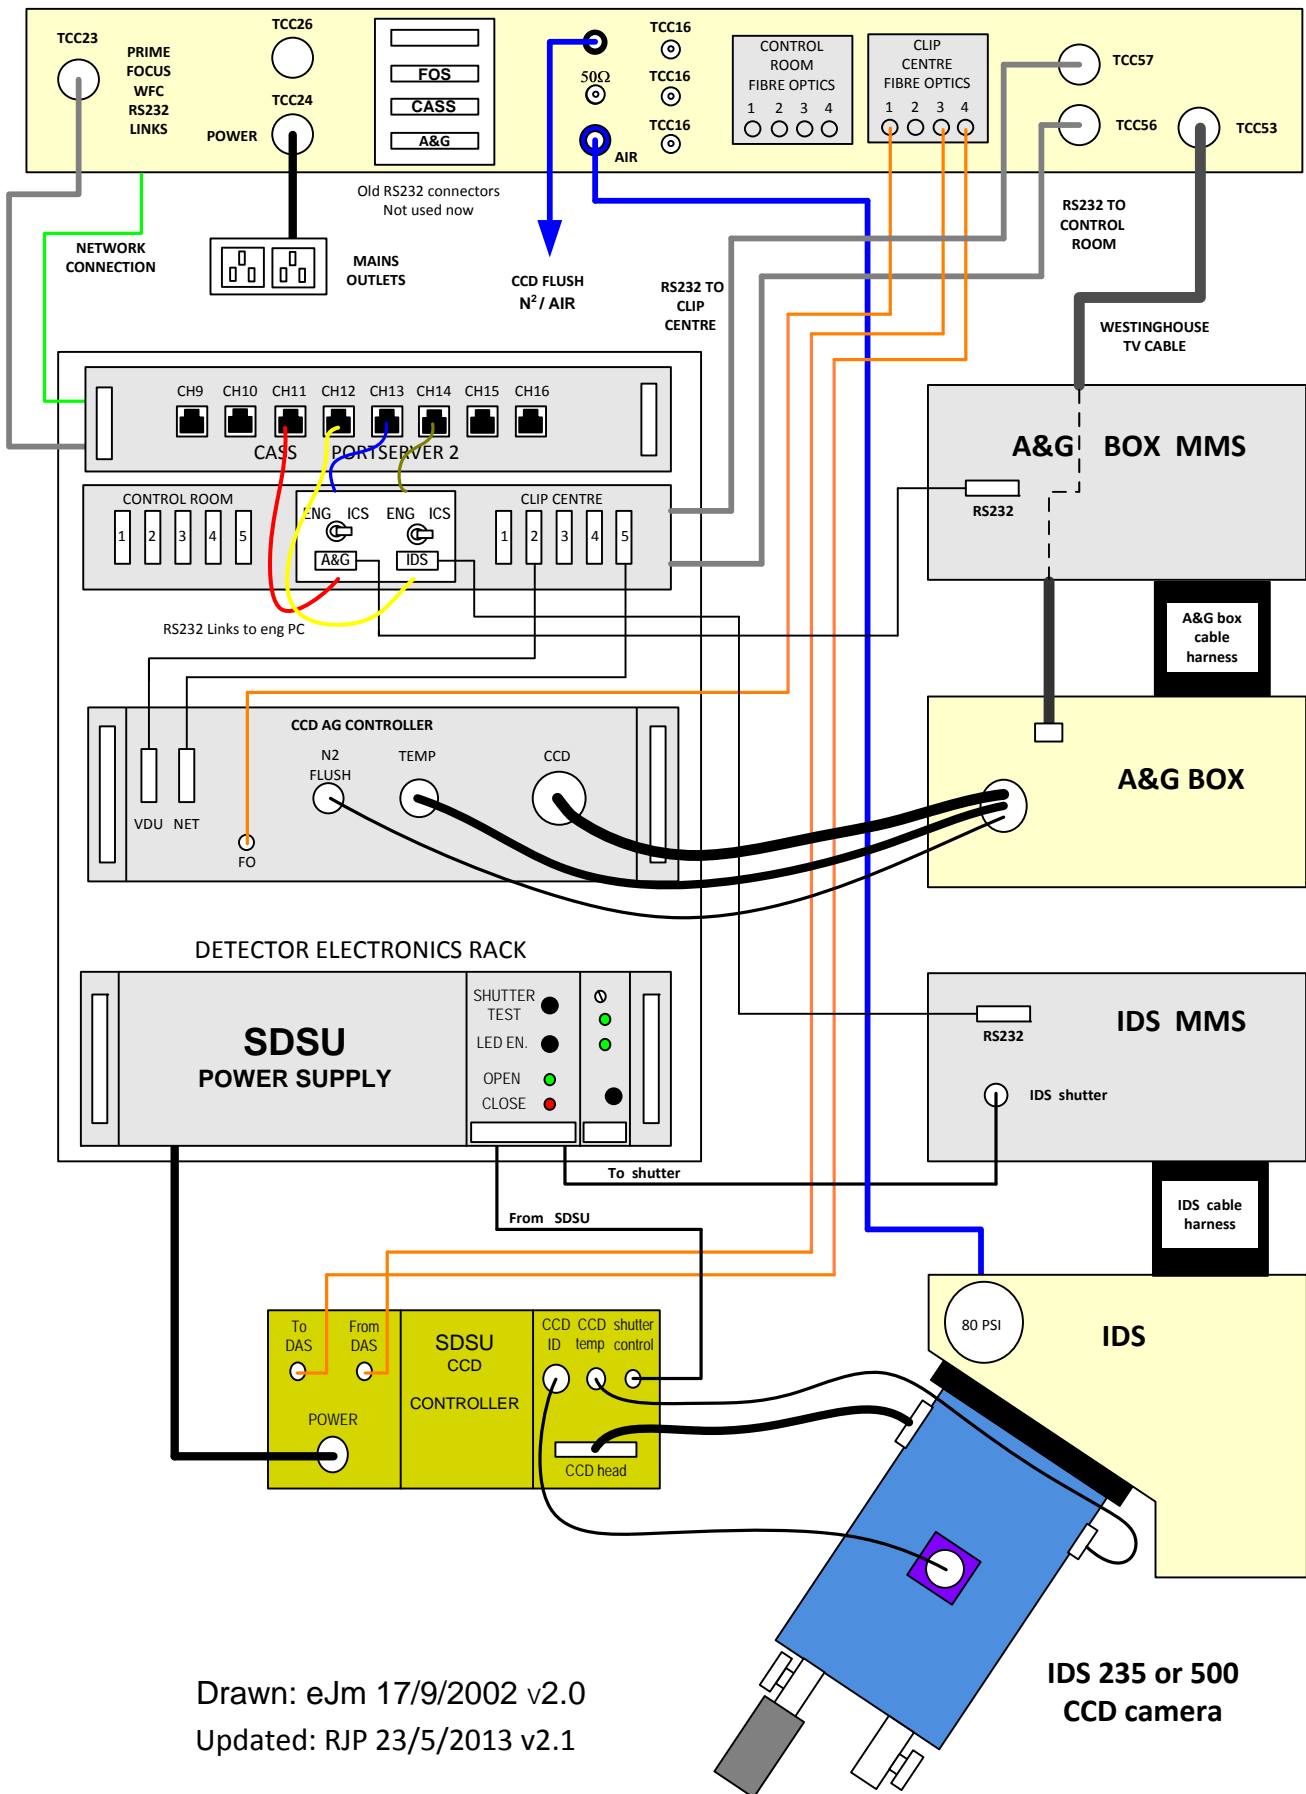

INT CASS A&G BOX, IDS and CCD with UltraDAS / SDSU interconnections

Drawn: eJm 17/9/2002 v2.0

Updated: RJP 23/5/2013 v2.1