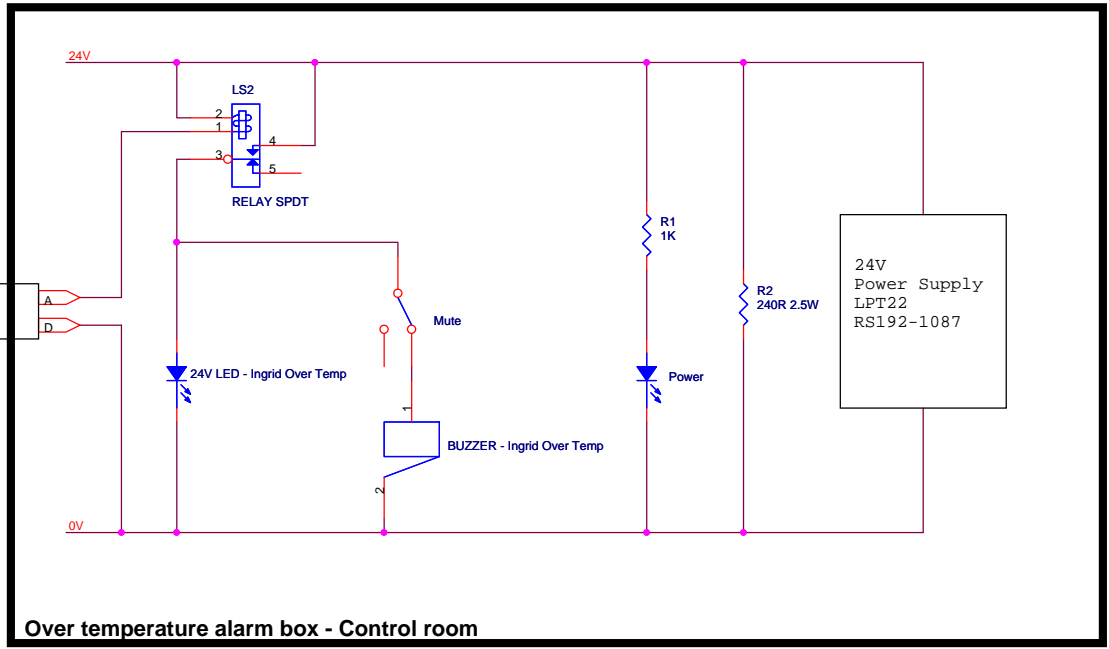

Lakeshore 340 Setup

Type : Special
Excitation : 300uA
Range : 7.5V
Curve : 2DT-500-D
Alarm : >80K high

Title		
Lakeshore Ingrid Temperature Measurement		
Size	Document Number	Rev
B	<Doc>	A
Date:	Wednesday, March 26, 2008	Sheet 1 of 1